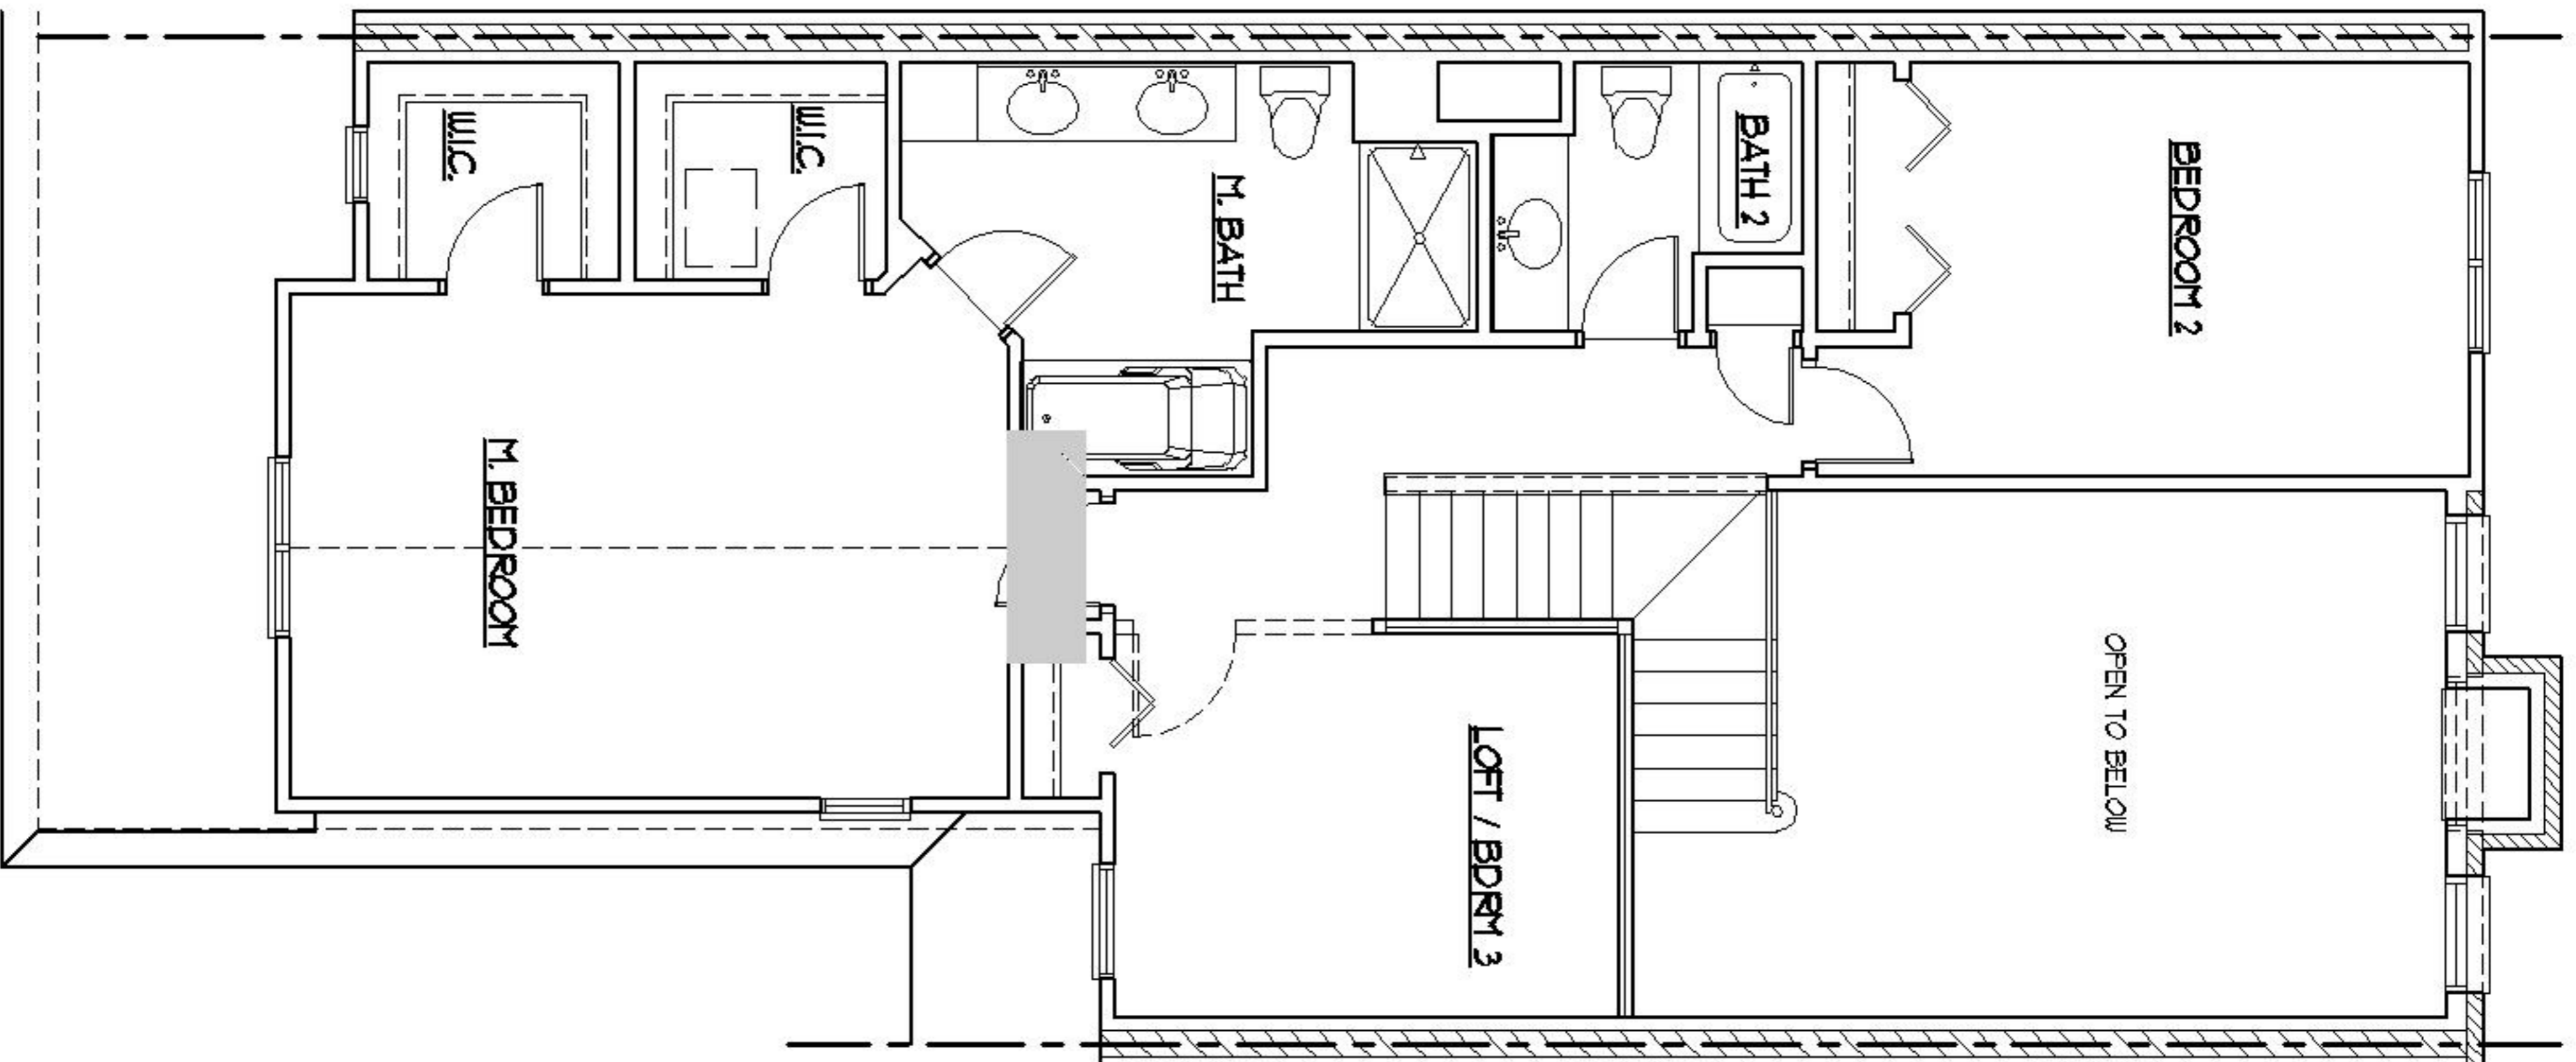

FIRST FLOOR ELECTRICAL PLAN

SCALE: 1/4" = 1'-0"

FRONT ELEVATION

SCALE: 1/4" = 1'-0"

SECOND FLOOR ELECTRICAL PLAN

SCALE: 1/4" = 1'-0"